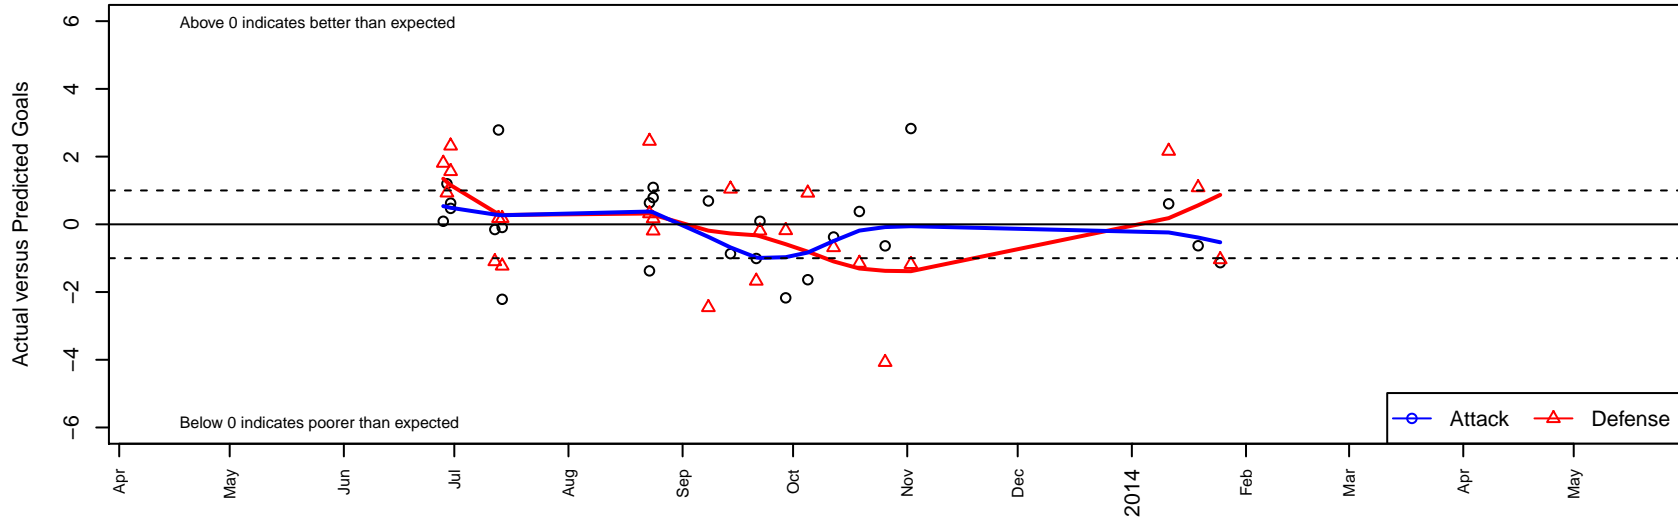

Washington Timbers Crimson B98

Washington Timbers
 Vancouver, WA
 B98 total strength=1188
 attack=6.46 defense=2.27
 fall league = PML B98 U15
 alt names used:
 Washington Timbers FC B98 Crimson
 WaT Crimson [B98]
 Wa Timbers B98 Crimson

Venues played:
 Clash At the Border Silver/Bronze/Copper Pool
 Clash At the Border Silver U15
 PCU Summer Classic BU15
 Summer Slam U15
 PML B98 U15
 Founders Cup B98

Washington Timbers Crimson B98
 Dots are actual minus expected GF (blue circles) and GA (red triangles).
 Blue line is smoothed change in attack strength. Red is smoothed change in defense strength.